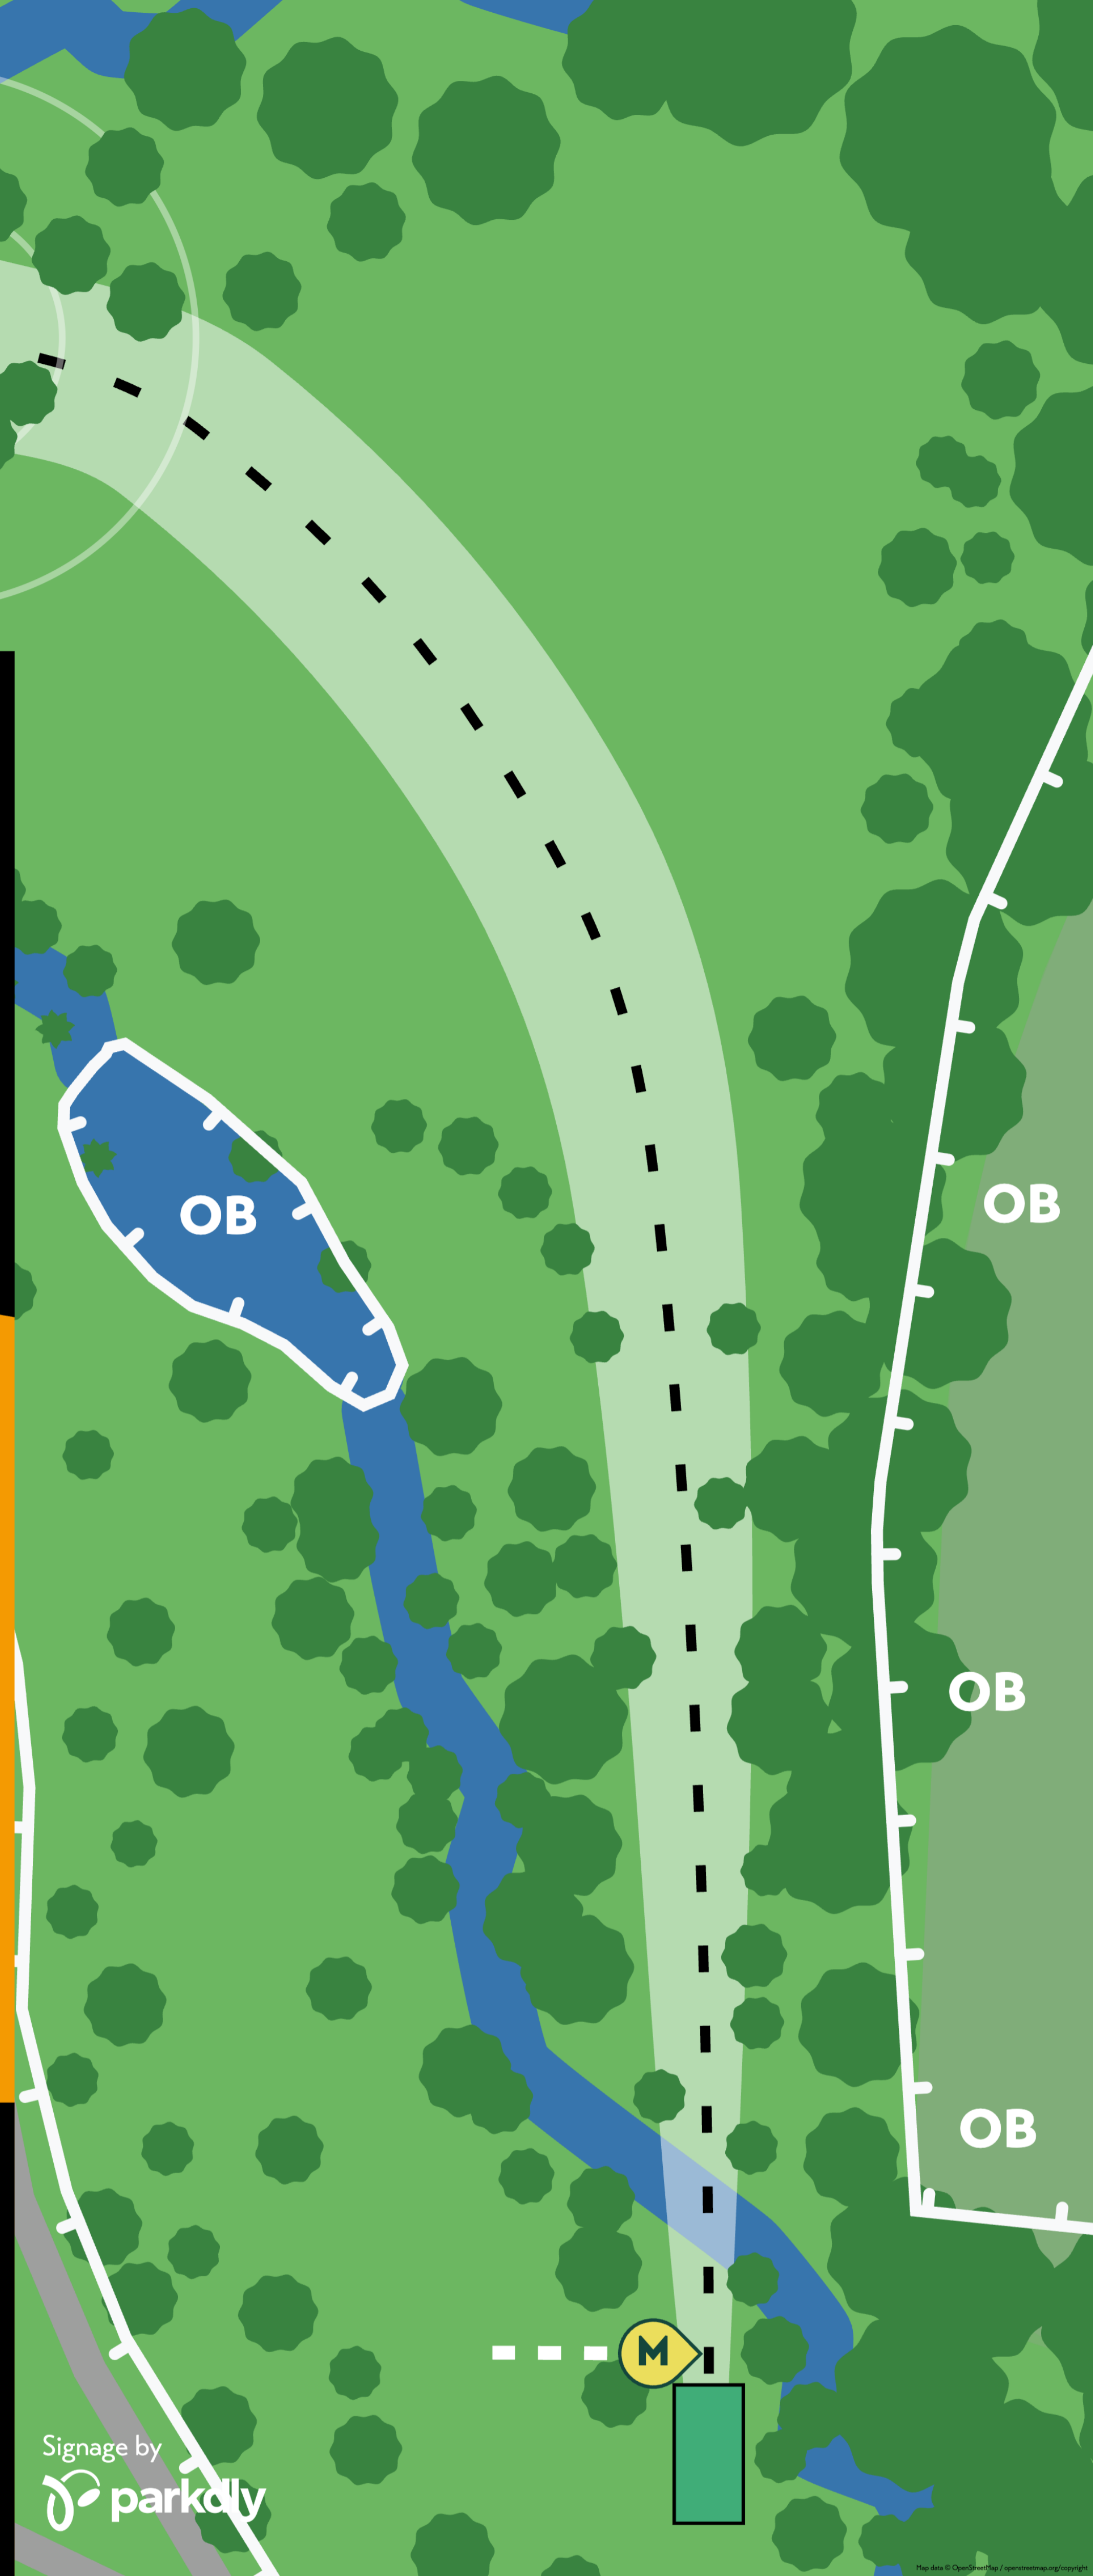

FA LAYOUT

Mandatory on the left. If part of a thrown disc clearly enters into a restricted space, the player receives one penalty throw and they must re-throw from the previous lie. OB in the water (pond), OB on the left (road), OB on the right (backyards). The ditch is casual water.

Signage by
 parkoly