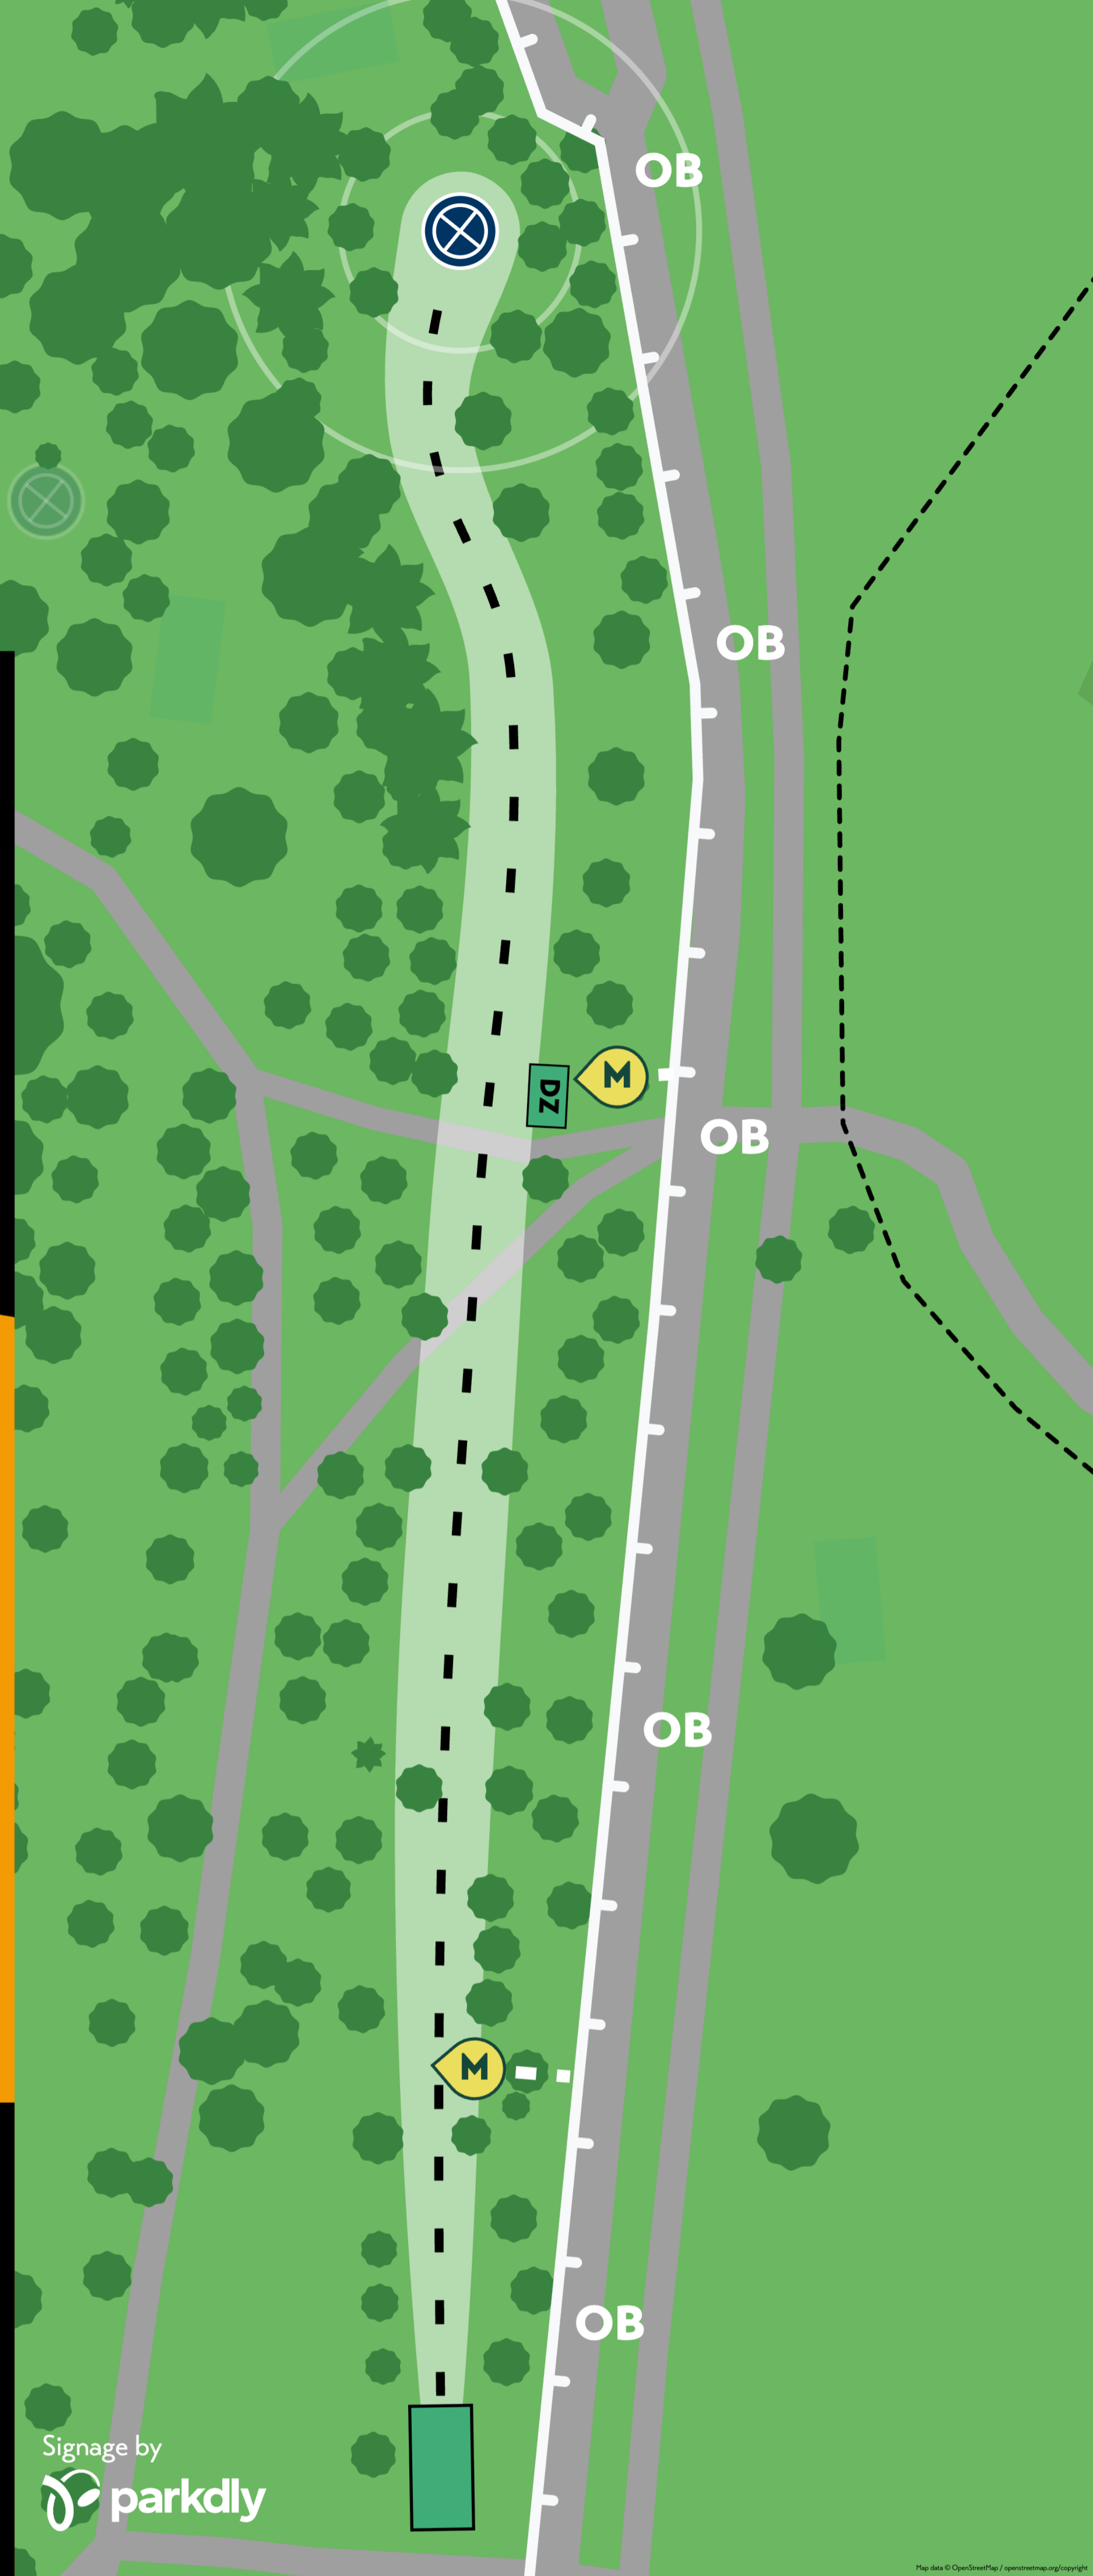

3

221 m | 725 ft

PAR 4

NOKIA DISCGOLFPARK

FA LAYOUT

Mandatory on the right. If part of a thrown disc clearly enters into a restricted space, the player receives one penalty throw and they must re-throw from the previous lie. OB around the hole and in the middle. The walkway is the OB line on the right, until marked with a painted line and poles.

Signage by
 parkdly

4

188 m | 617 ft

PAR 4

NOKIA DISCGOLFPARK

FA LAYOUT

OB all the way on the right (road). Two mandatories on the right. If a player misses the first mandatory, they must re-throw from the previous lie with one throw penalty. If a player misses the second mandatory, they continue play from the DZ with one throw penalty.