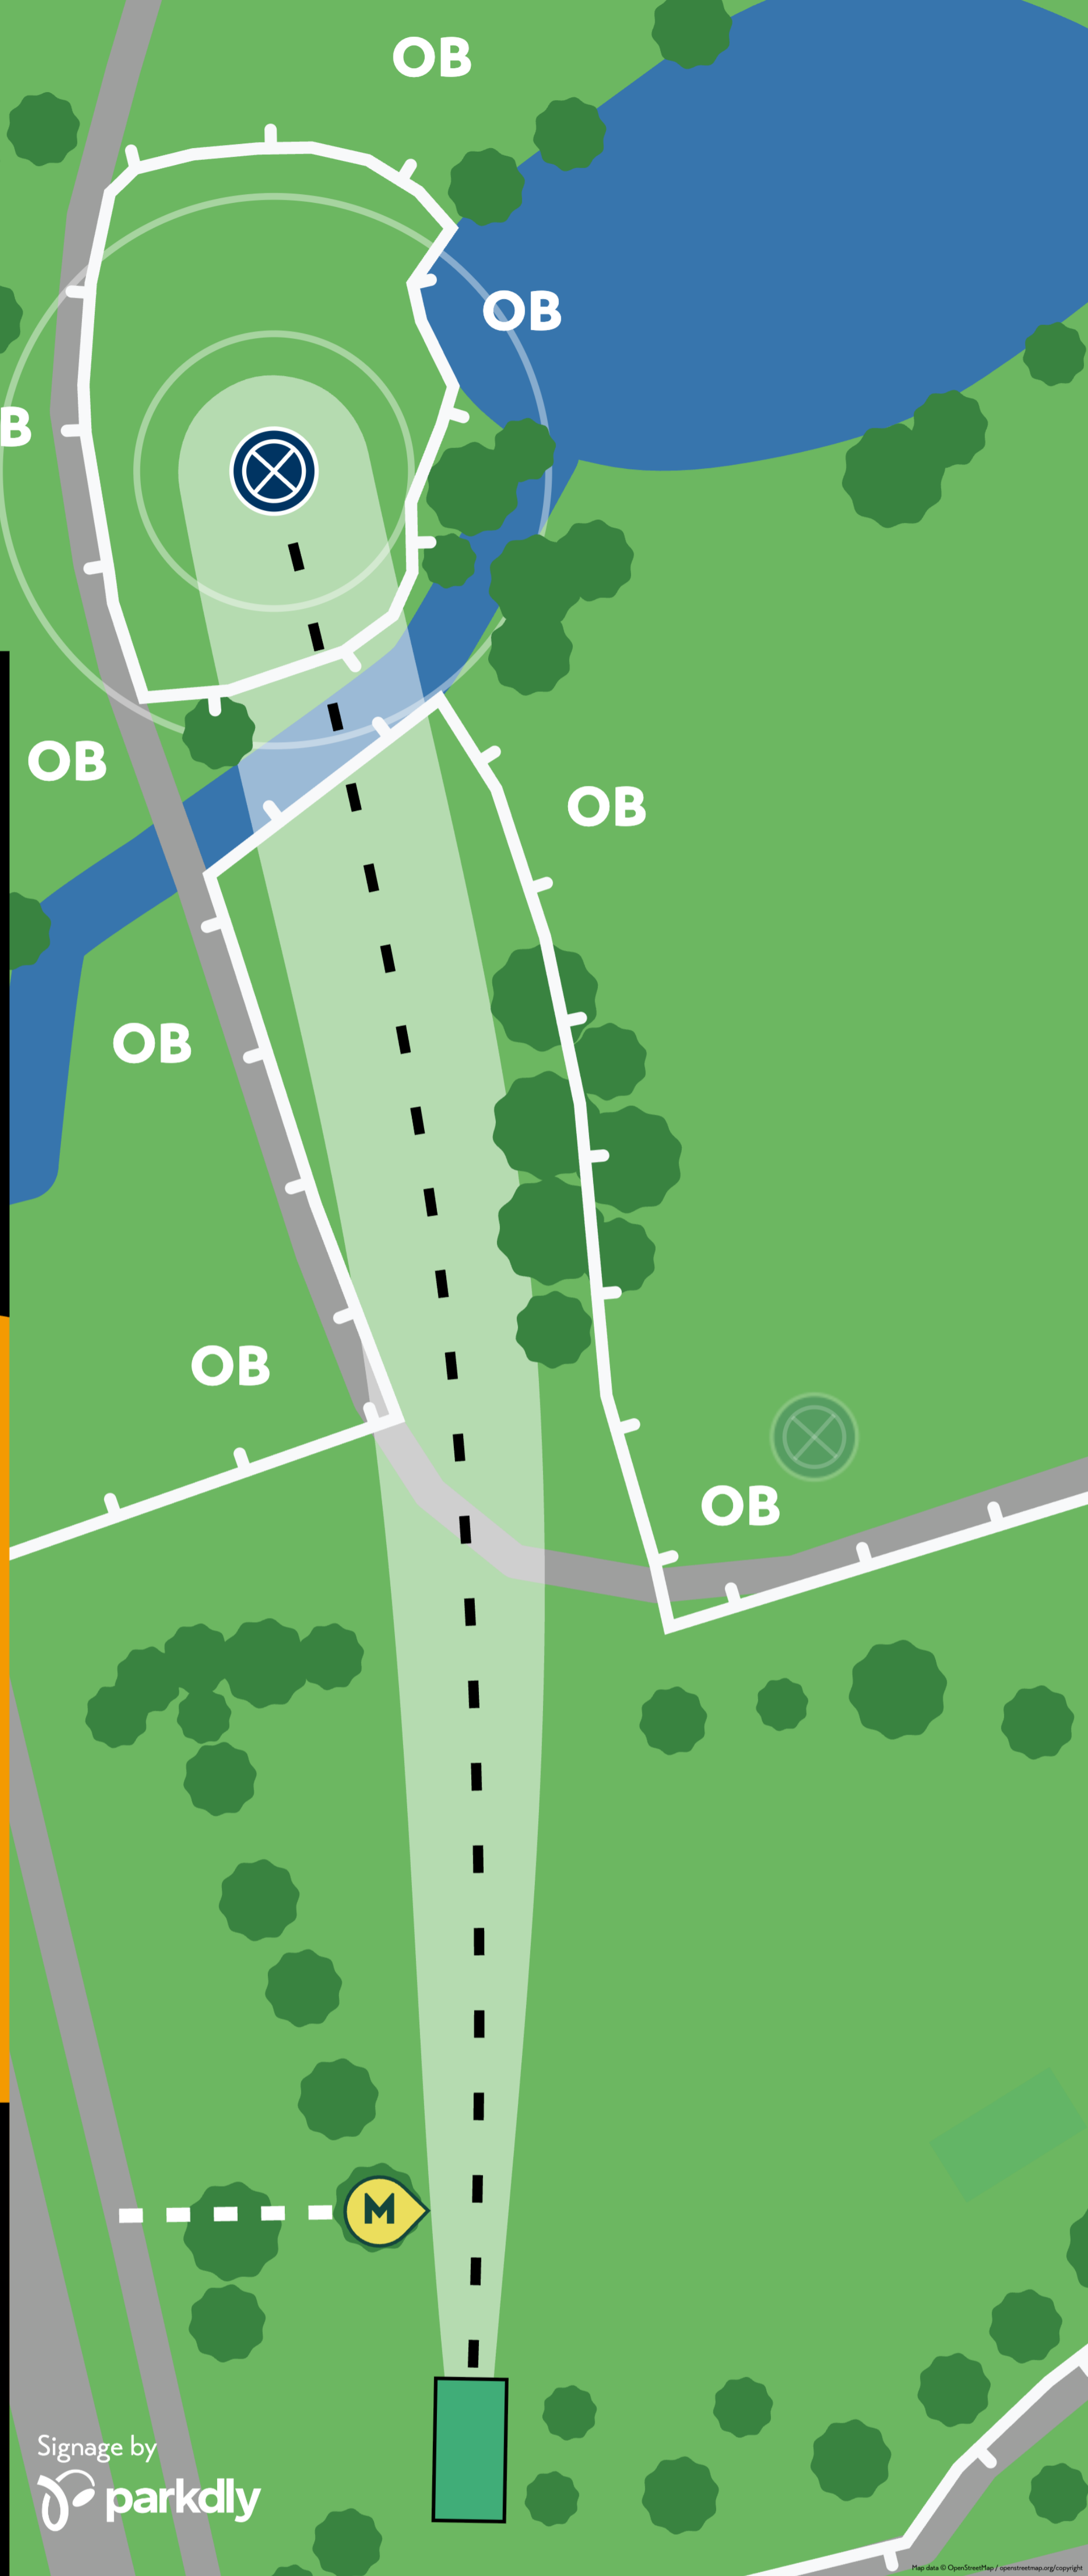

FA LAYOUT

Mandatory on the left. If part of a thrown disc clearly enters into a restricted space, the player receives one penalty throw and they must re-throw from the previous lie. OB on the left all the way, OB on the right, OB in the water, OB in the ditch.

Signage by
 parkdly