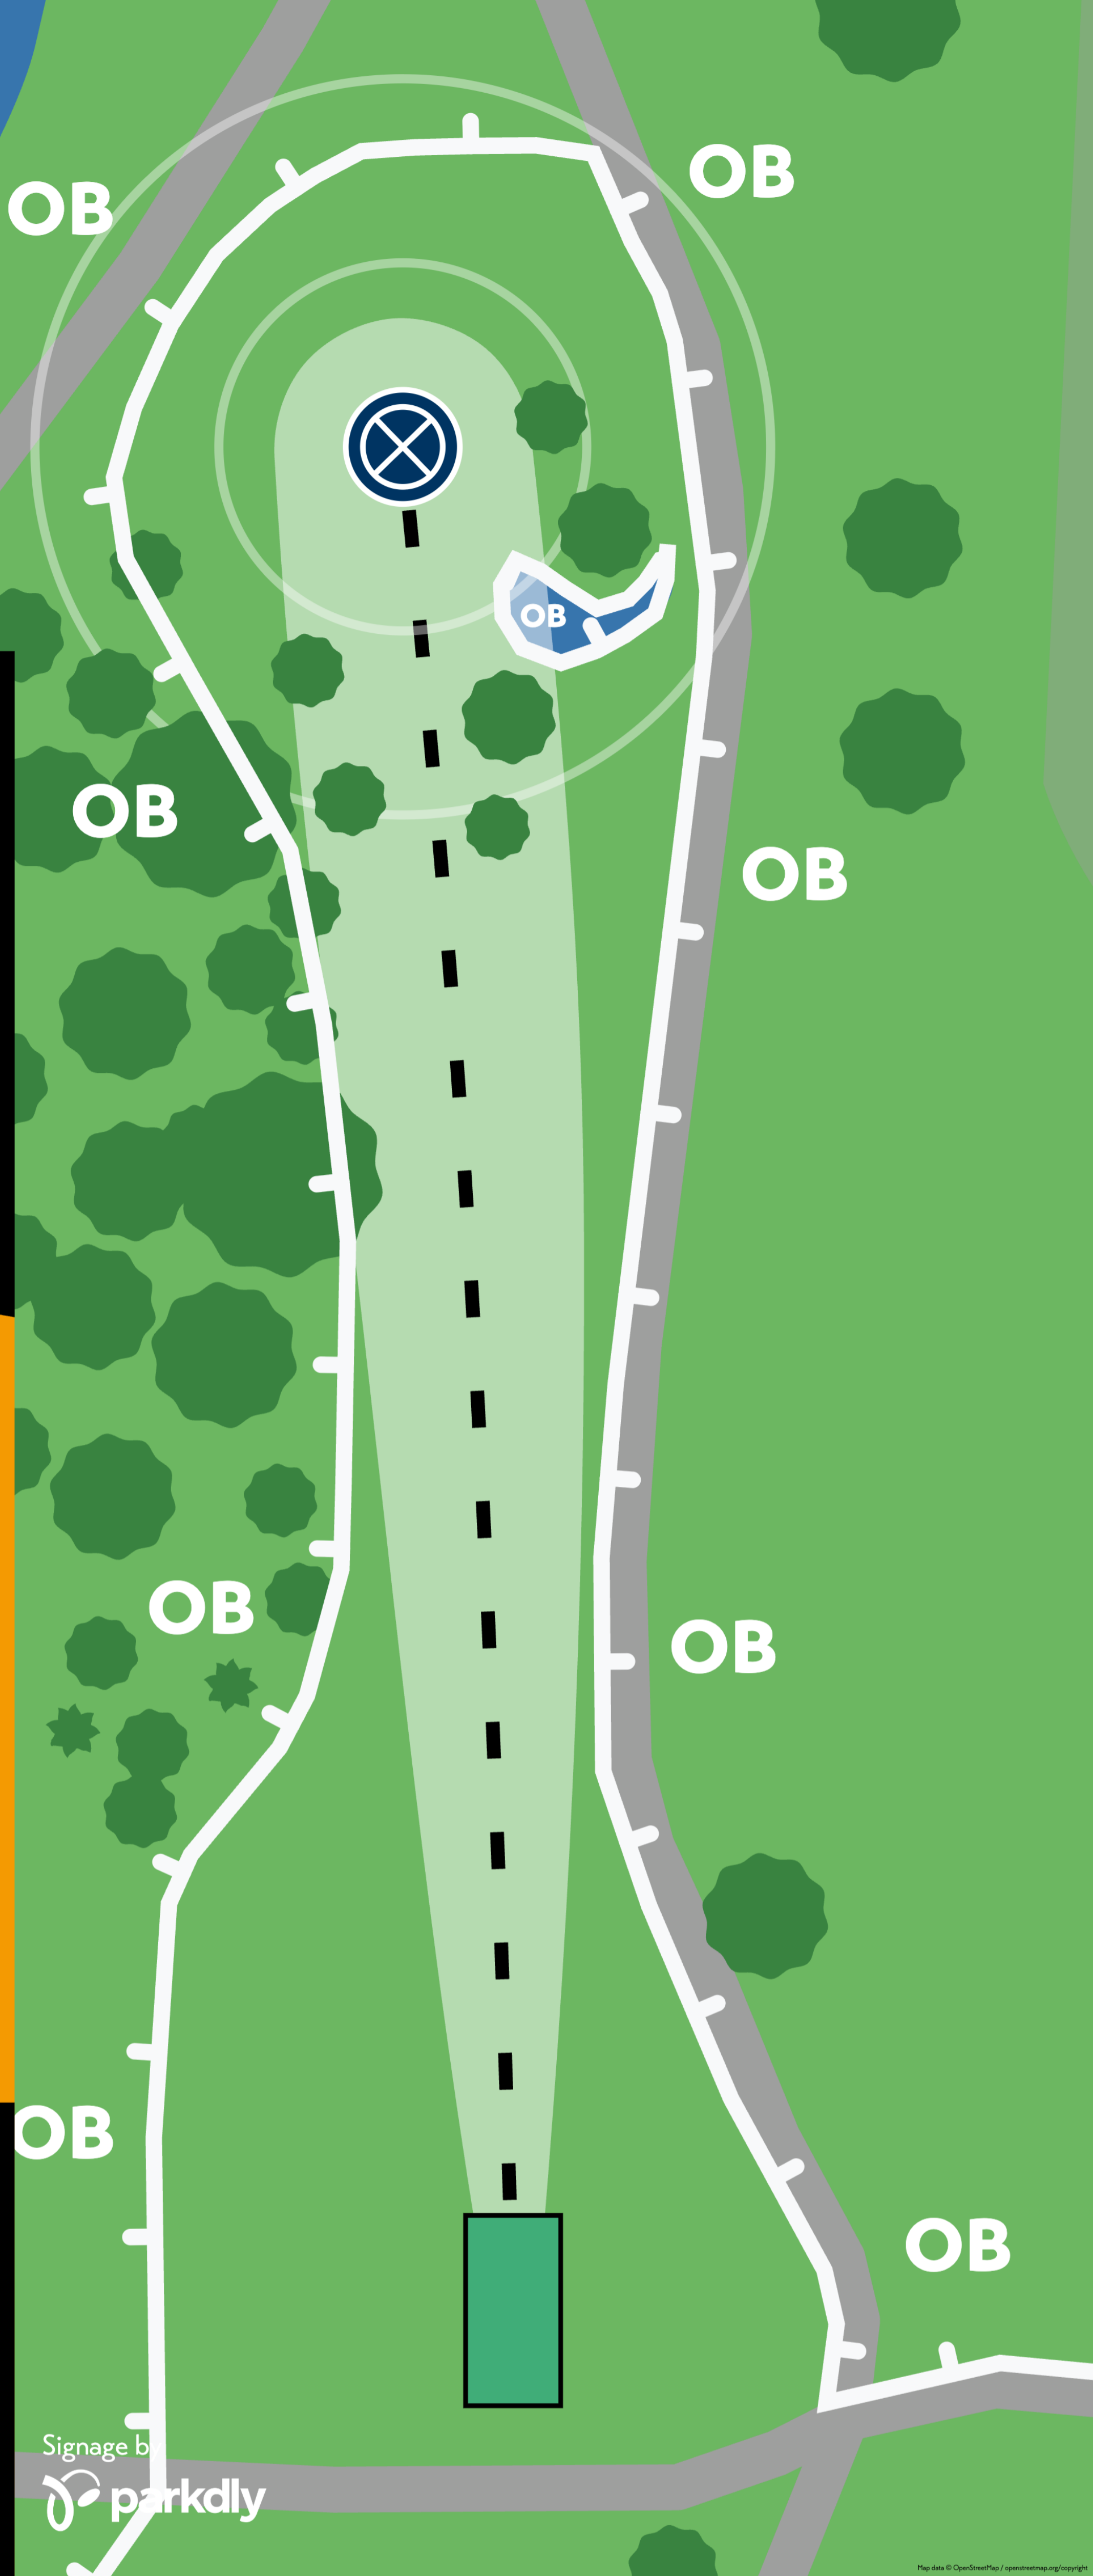

FA LAYOUT

OB around the hole. On the left, the wetland area and continues behind the basket as marked. On the right, the walkway and beyond. OB in the pond.

EUROPEAN
AMATEUR
OPEN
2025

12

183 m | 600 ft

PAR 4