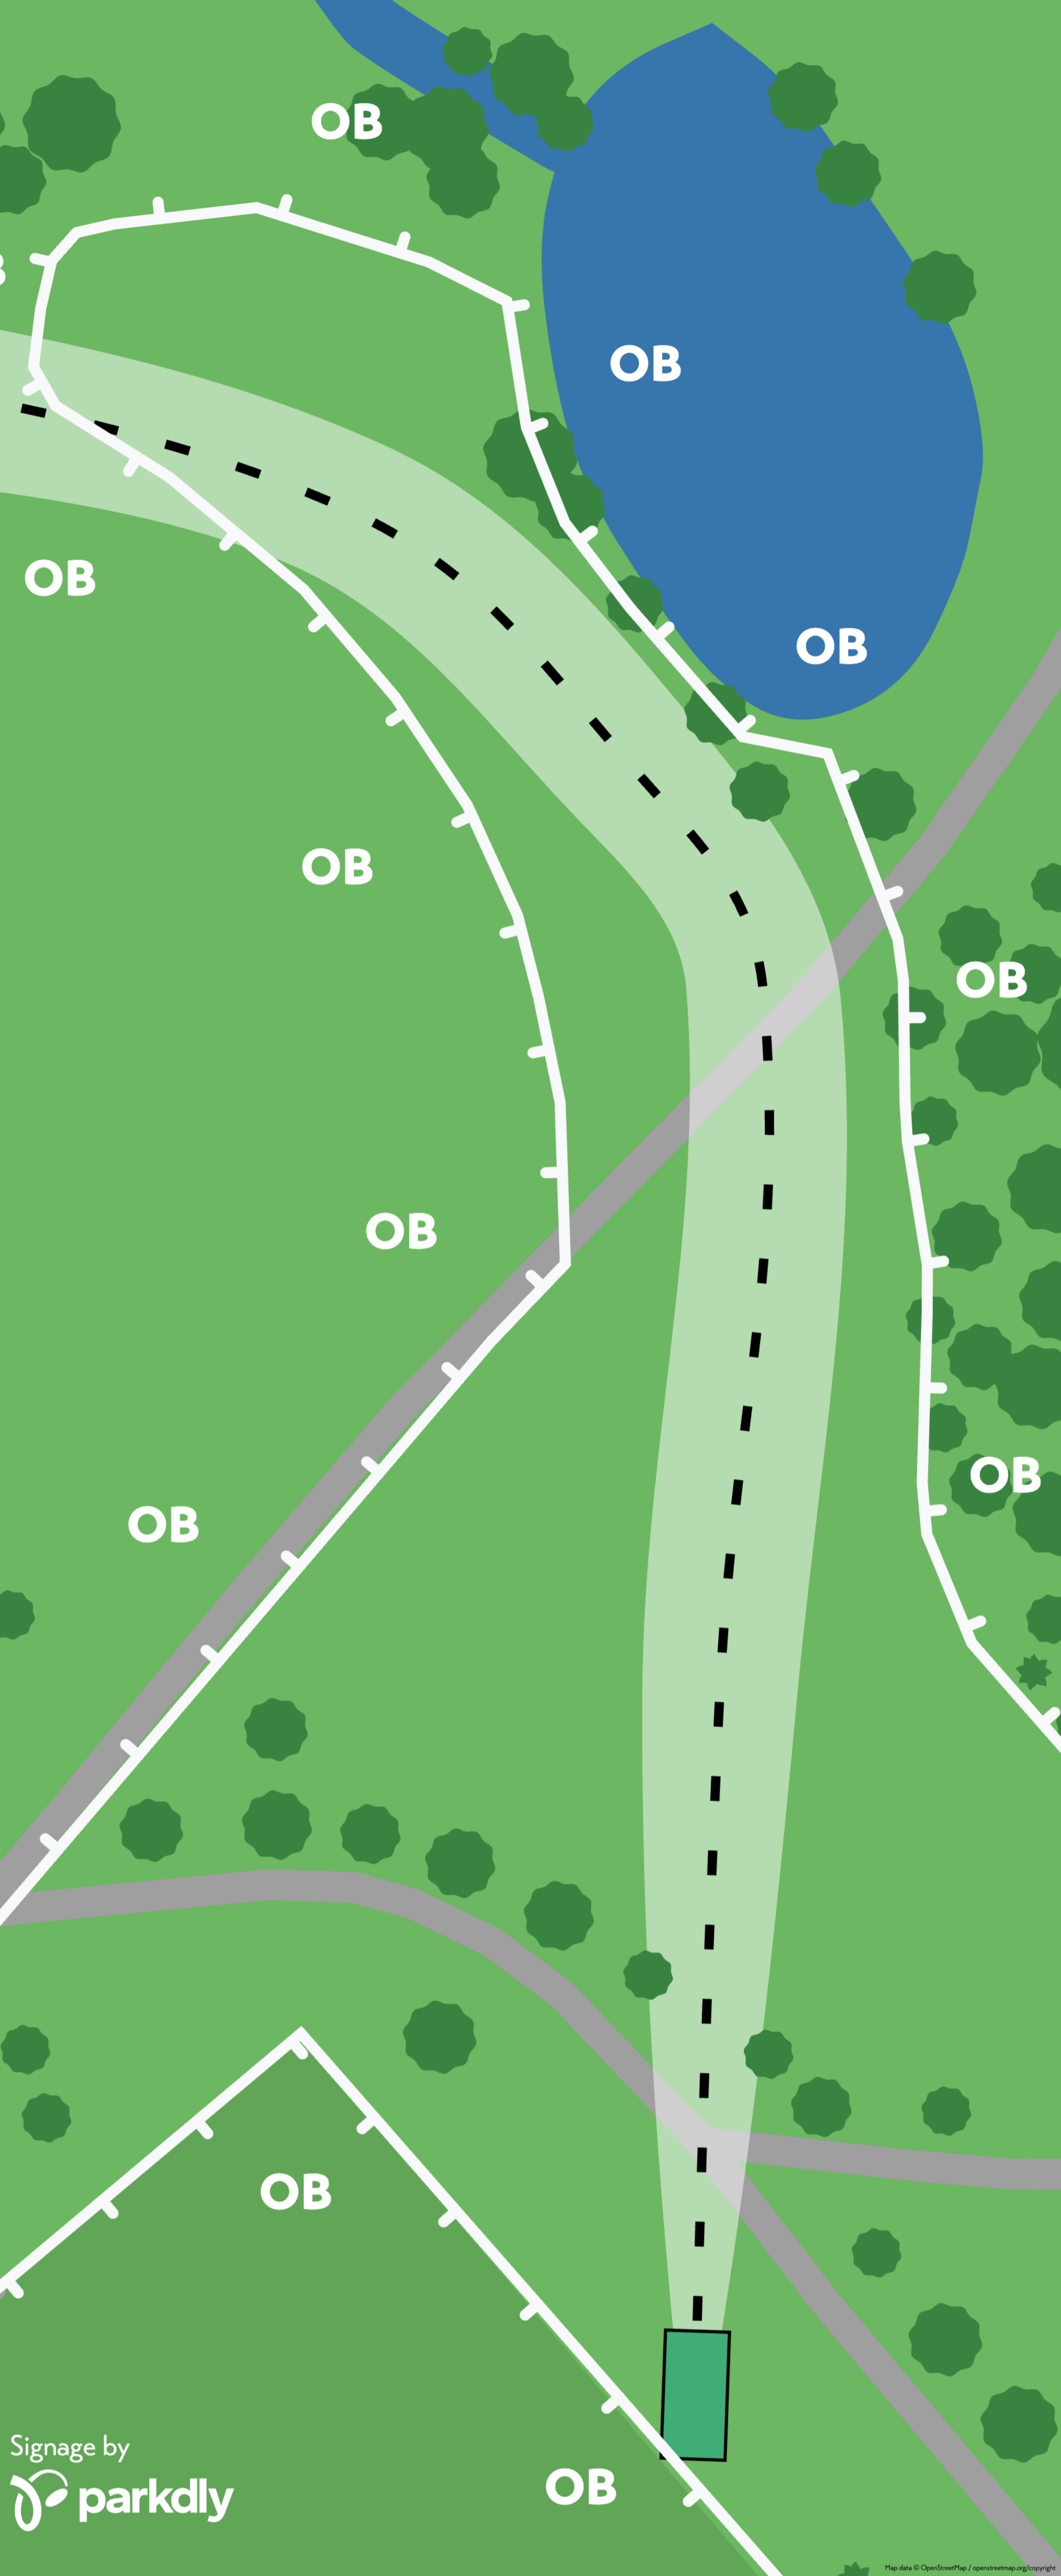

FA LAYOUT

Island Green: Any throw must come to rest on the Island Green to be able to mark on the Island Green. Throws that don't come to rest on the Island Green must play from where last in bounds on the inbounds fairway with a penalty throw.

All throws made from the island green itself use normal OB rules.